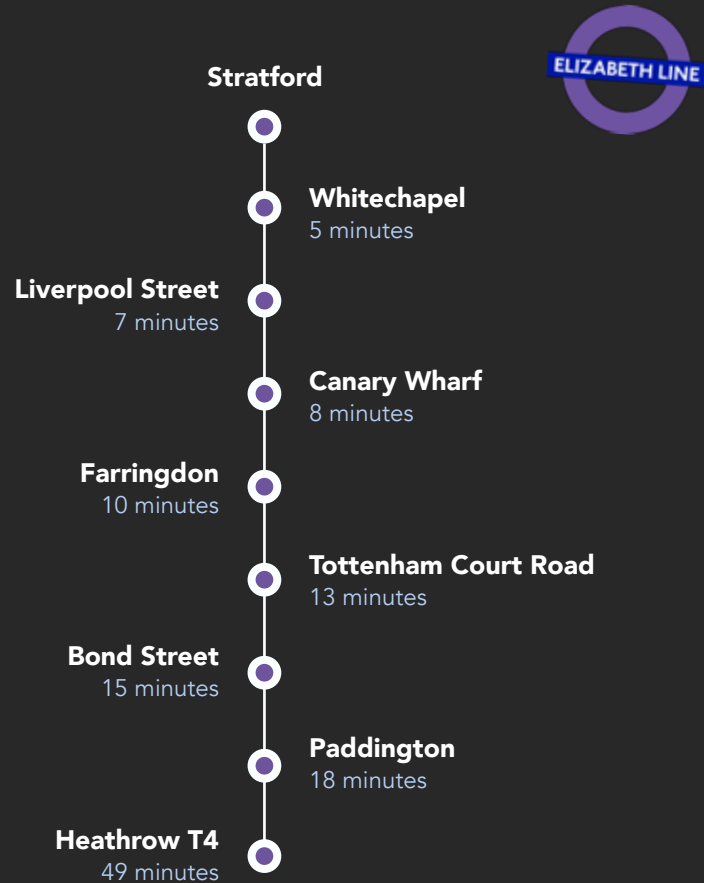

CROSSRAIL

Speeding in to 2018 with the Elizabeth Line, the new Crossrail will make journey times East to West London even faster.

DID YOU KNOW THE NEW
CROSSRAIL TRAINS WILL BE THE
LENGTH OF 2 FOOTBALL PITCHES